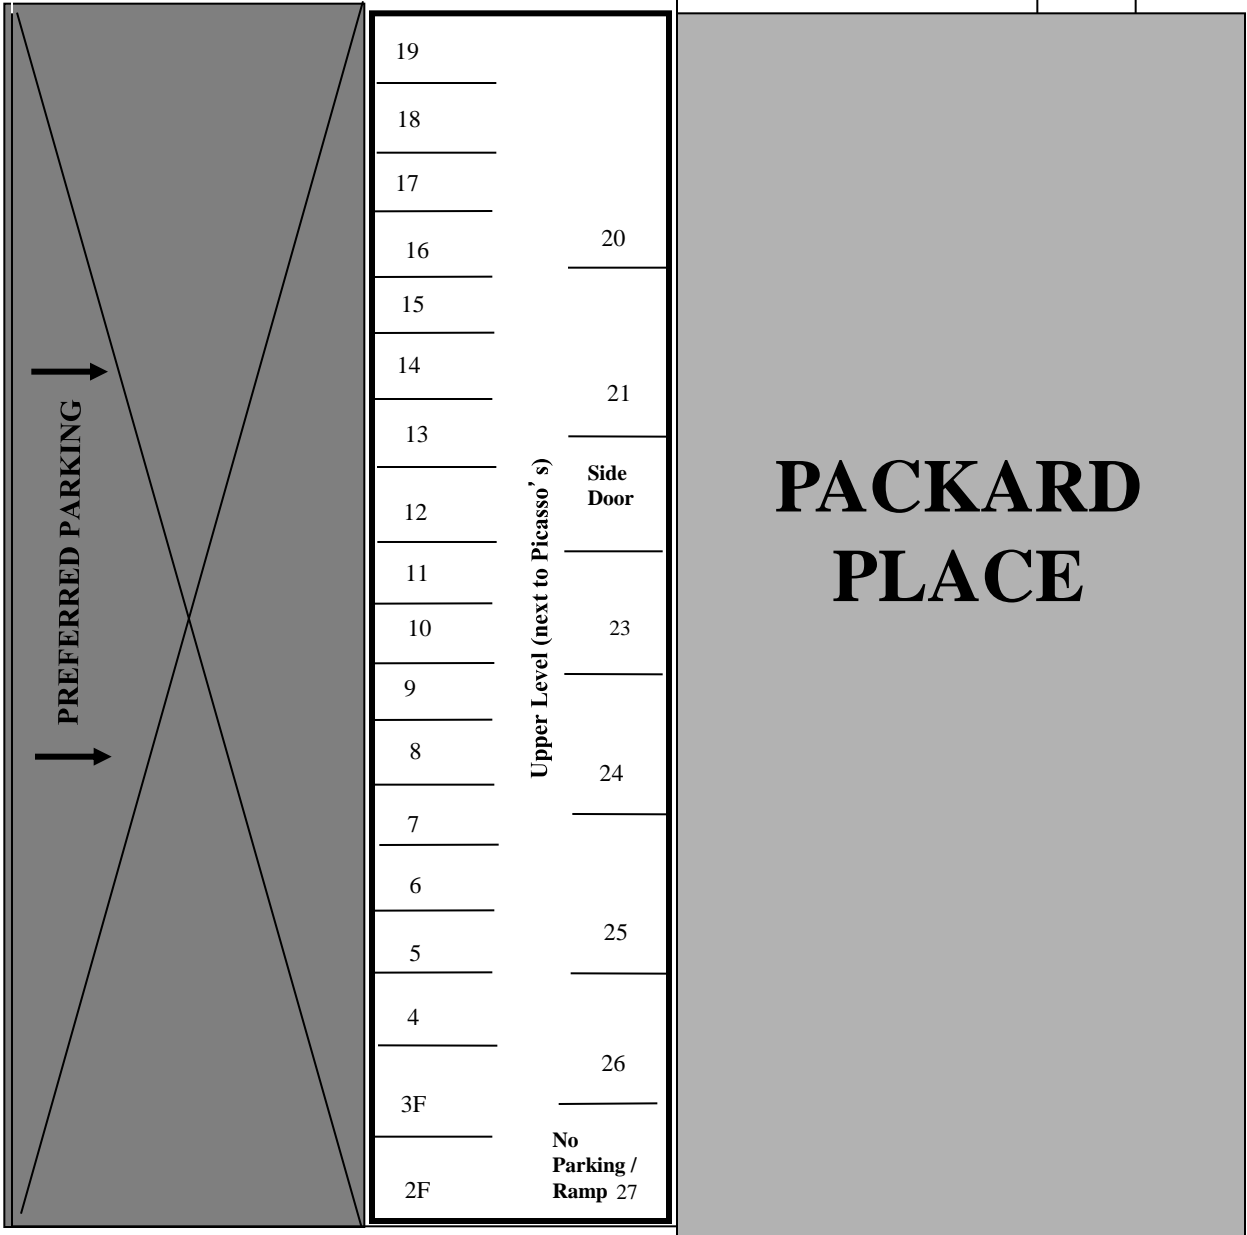

3rd ST ENTRANCE

49 Dumpster			99	97	95	93	91	89	87	85	83	81	79	77	75	73	71
46	47	48	98	96	94	92	90	88	86	84	82	80	78	76	74	72	70

↓

61	62	63	64	65	66	67	68	69	These spots lost to generator	
----	----	----	----	----	----	----	----	----	-------------------------------	--

CHURCH ST ENTRANCE